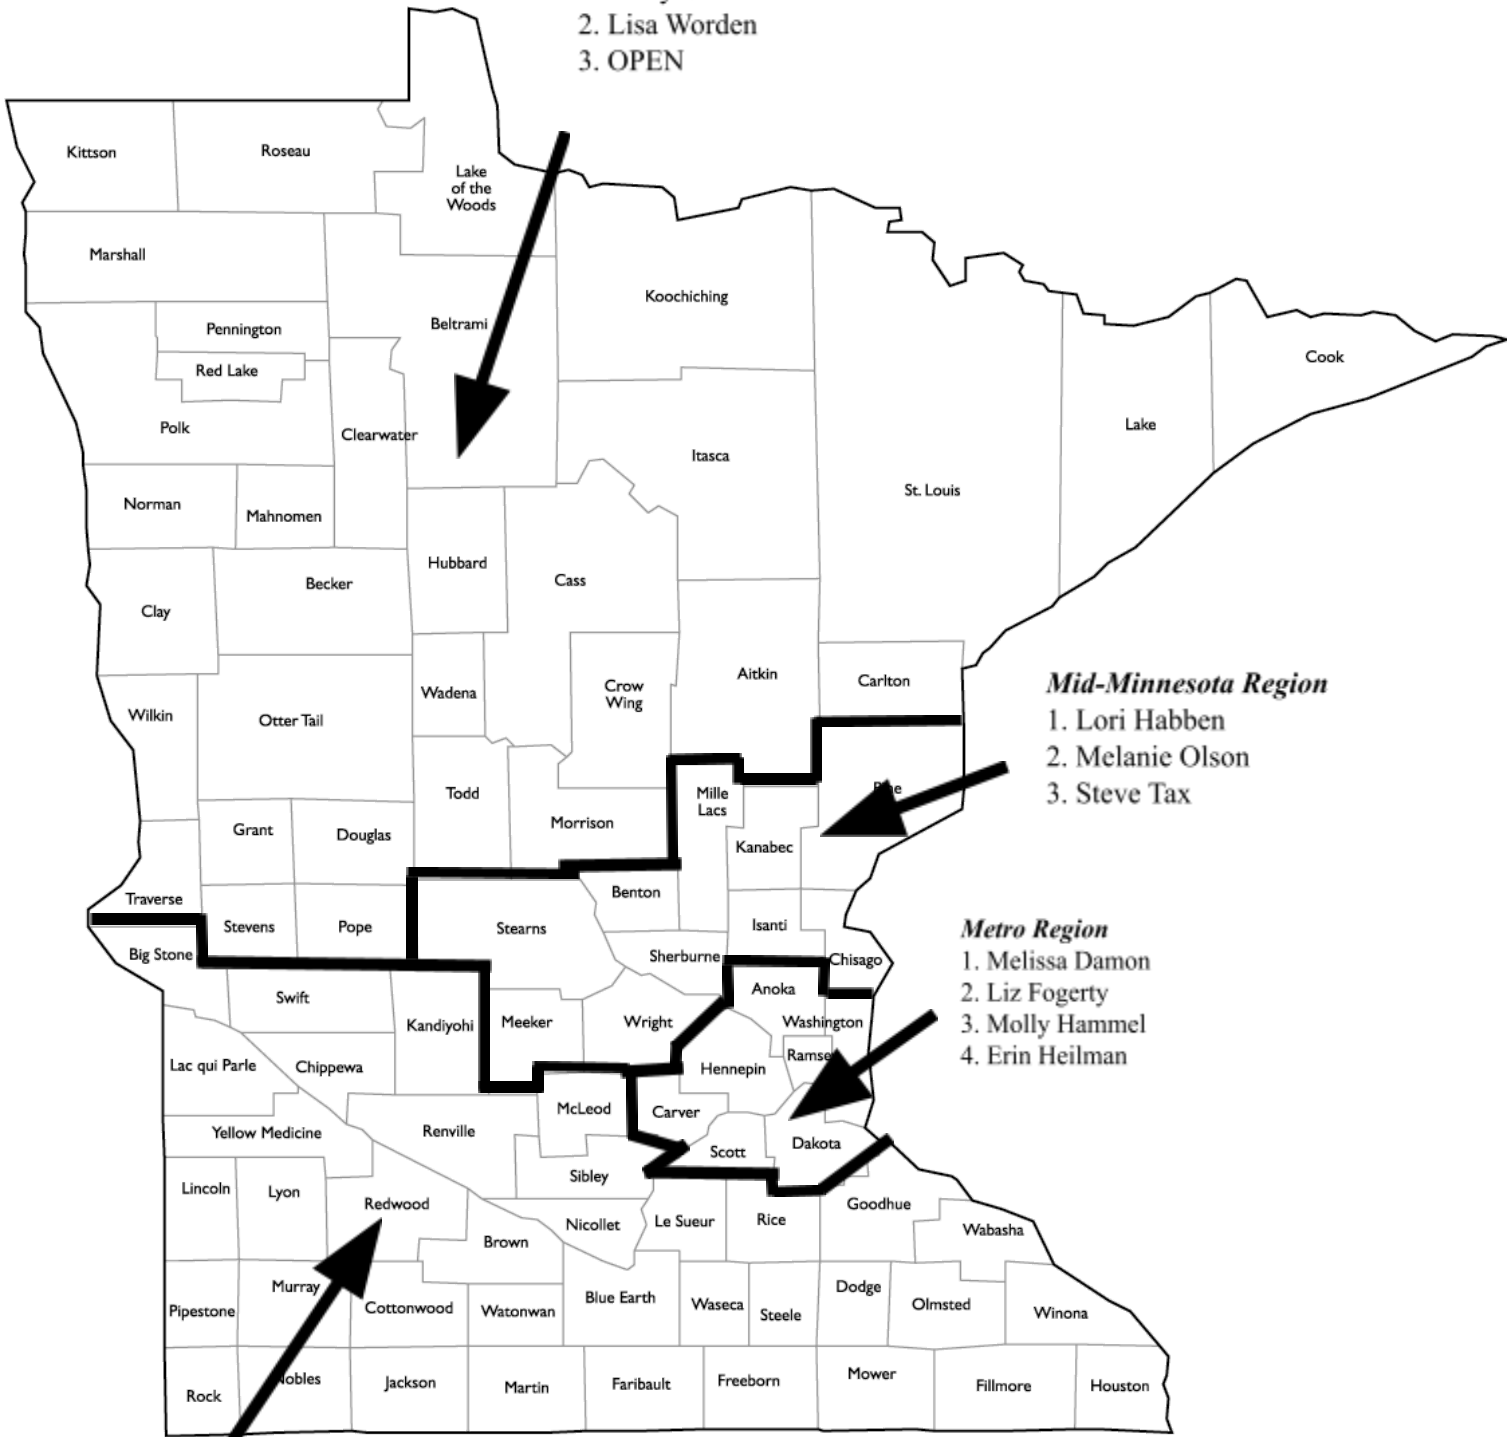

# MEGT Regional Map

## *Northern Minnesota Region*

1. Tracy Olson
2. Lisa Worden
3. OPEN

## *Mid-Minnesota Region*

1. Lori Habben
2. Melanie Olson
3. Steve Tax

## *Southern Minnesota Region*

1. Kelly Jensen
2. OPEN
3. OPEN